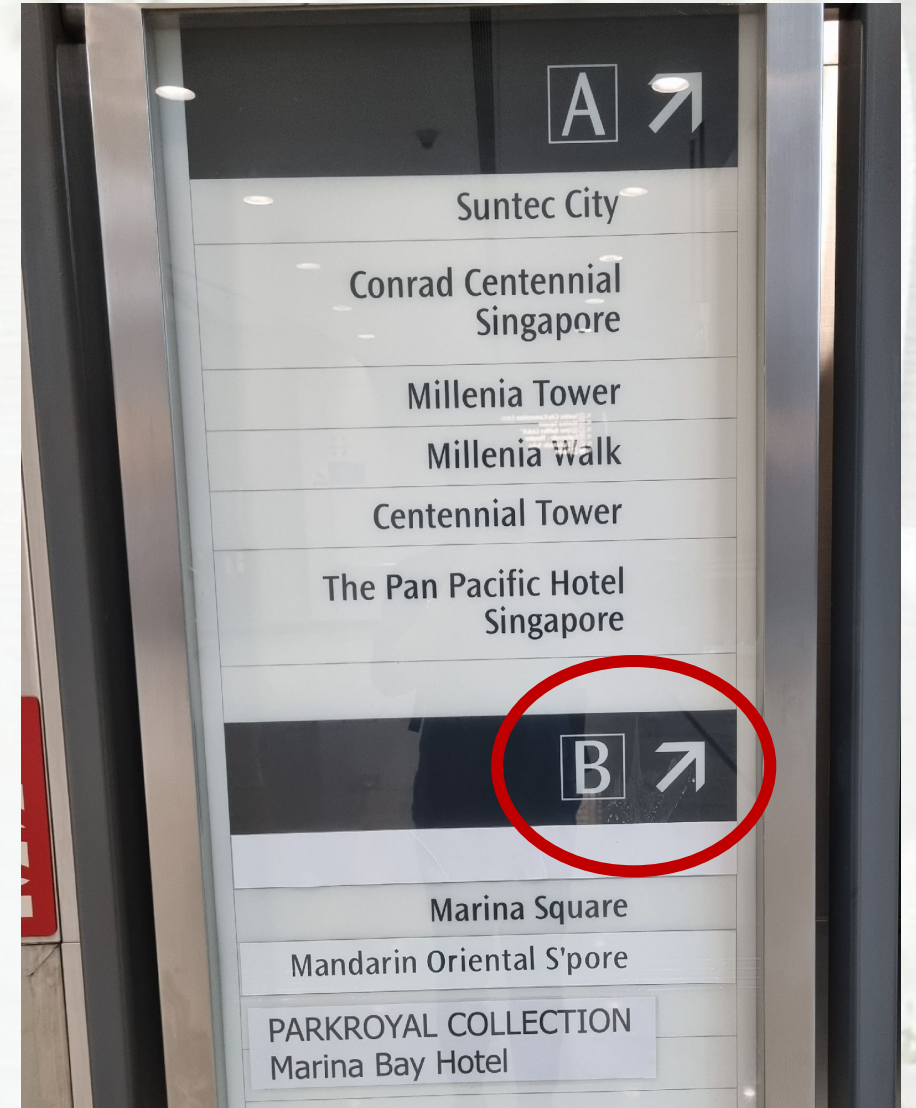

Direction to PARKROYAL COLLECTION Marina Bay

6 Raffles Blvd, Singapore 039594

[Public Transport](#) / [Driving](#)

Public Transport

1. Take MRT and alight at **Esplanade MRT** (Circle Line)
2. Head to **Exit B**

3. From Exit B, take the down-riding escalator & **enter into Marina Square**

4. Follow the walkway until the end

5. Take either the **lift** or the **up-riding escalator** to **Level 1**

6. At level 1, **exit** Marina Square and **turn right**

7. You will now see **PARKROYAL Collection Marina Bay**

Please proceed to:

- **Atrium Ballroom (Level 5)**
for Cocktail & Lunch Banquet
- **Palm 7 (Level 6)**
for Tea Ceremony

Driving

1. PARKROYAL COLLECTION Marina Bay carpark is part of Marina Square
2. Park at the **Green Zone** for the nearest access to hotel

3. Take the staircase up to PARKROYAL COLLECTION Marina Bay

Please proceed to:

- **Atrium Ballroom (Level 5)**
for Cocktail & Lunch Banquet
- **Palm 7 (Level 6)**
for Tea Ceremony