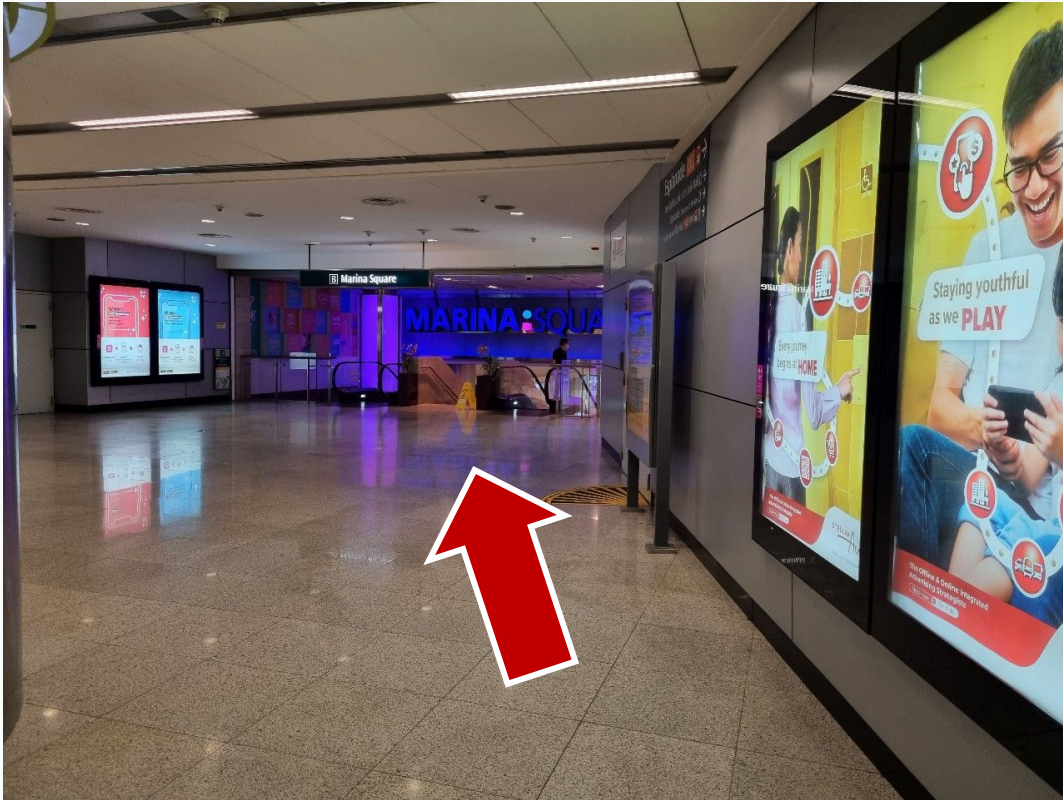

Direction to PARKROYAL COLLECTION Marina Bay

6 Raffles Blvd, Singapore 039594

[Public Transport](#) / [Driving](#)

Public Transport

1. Take MRT and alight at **Esplanade MRT** (Circle Line)
2. Head to **Exit B**

3. From Exit B, take the down-riding escalator & **enter into Marina Square**

4. Follow the walkway until the end

5. Take either the **lift** or the **up-riding escalator** to **Level 1**

6. At level 1, **exit** Marina Square and **turn right**

7. You will now see **PARKROYAL Collection Marina Bay**

Please proceed to:

- **Atrium Ballroom (Level 5)**
for Cocktail & Lunch Banquet
- **Palm 7 (Level 6)**
for Tea Ceremony

Driving

1. PARKROYAL COLLECTION Marina Bay carpark is part of Marina Square
2. Park at the **Green Zone** for the nearest access to hotel

3. Take the staircase up to PARKROYAL COLLECTION Marina Bay

Please proceed to:

- **Atrium Ballroom (Level 5)**
for Cocktail & Lunch Banquet
- **Palm 7 (Level 6)**
for Tea Ceremony